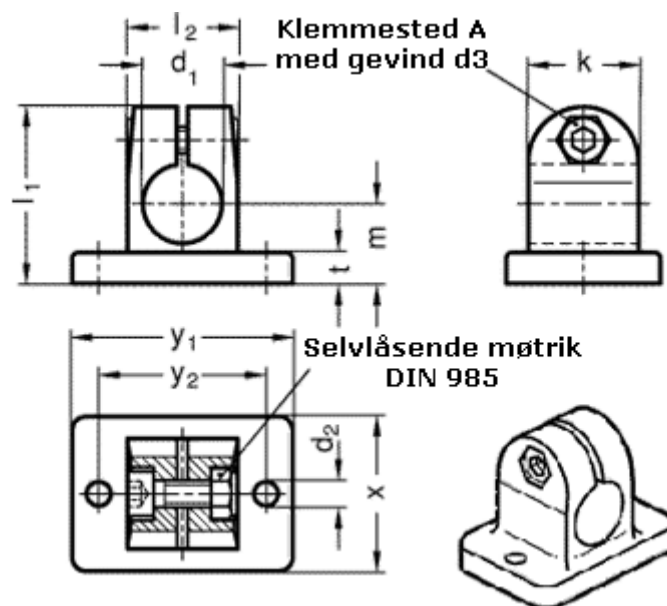

Article number: 20145B122SW

Description: E+G Flanged Connector GN145-B12-2-SW

Measures

Adjustable clamp lever = GN 911-M 6-22 have to be ordred separately

d1	= B12
d2	= 5.5
d3	= M6
k	= 25
l1	= 40
l2	= 25
m	= 18

t	= 7
x	= 35
y1	= 50
y2	= 38